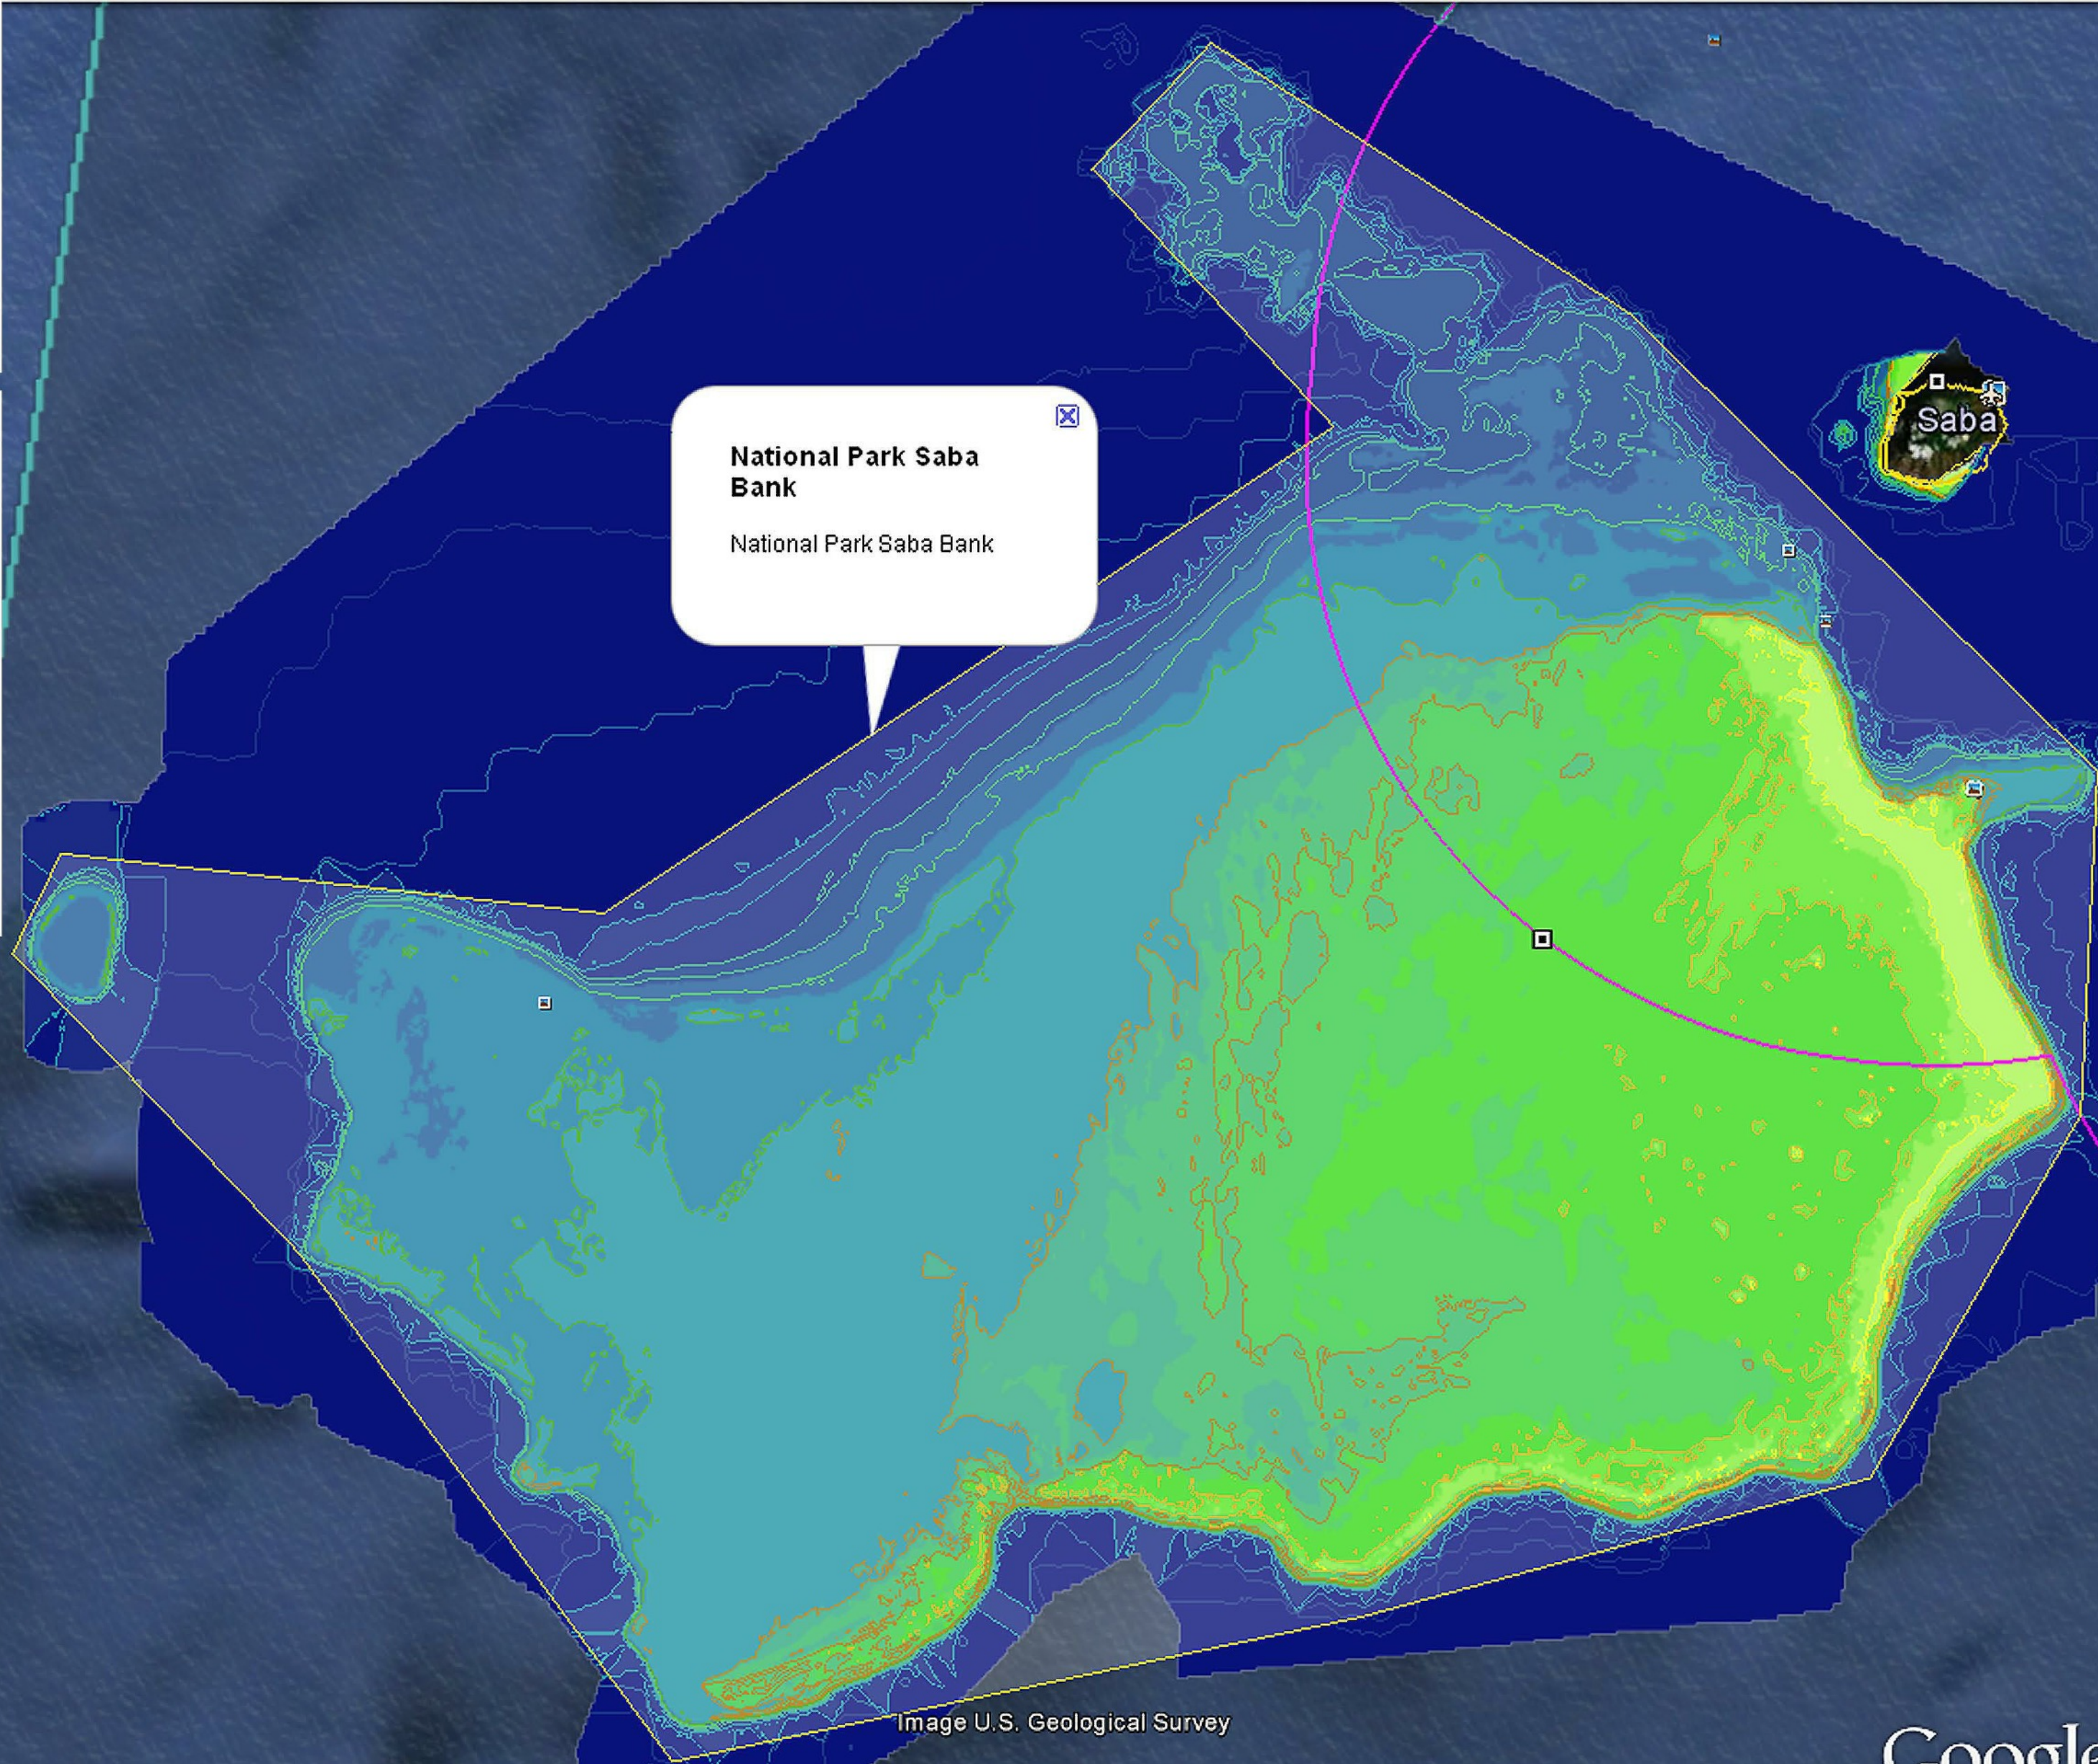

National Park Saba Bank
National Park Saba Bank

Image U.S. Geological Survey

Data SIO, NOAA, U.S. Navy, NGA, GEBCO

Exclusive Economic Zone Saba and Sint Eustatius

17°09'50.67" N 63°21'56.25" W elev -924 m

Google e

Eye alt 81.